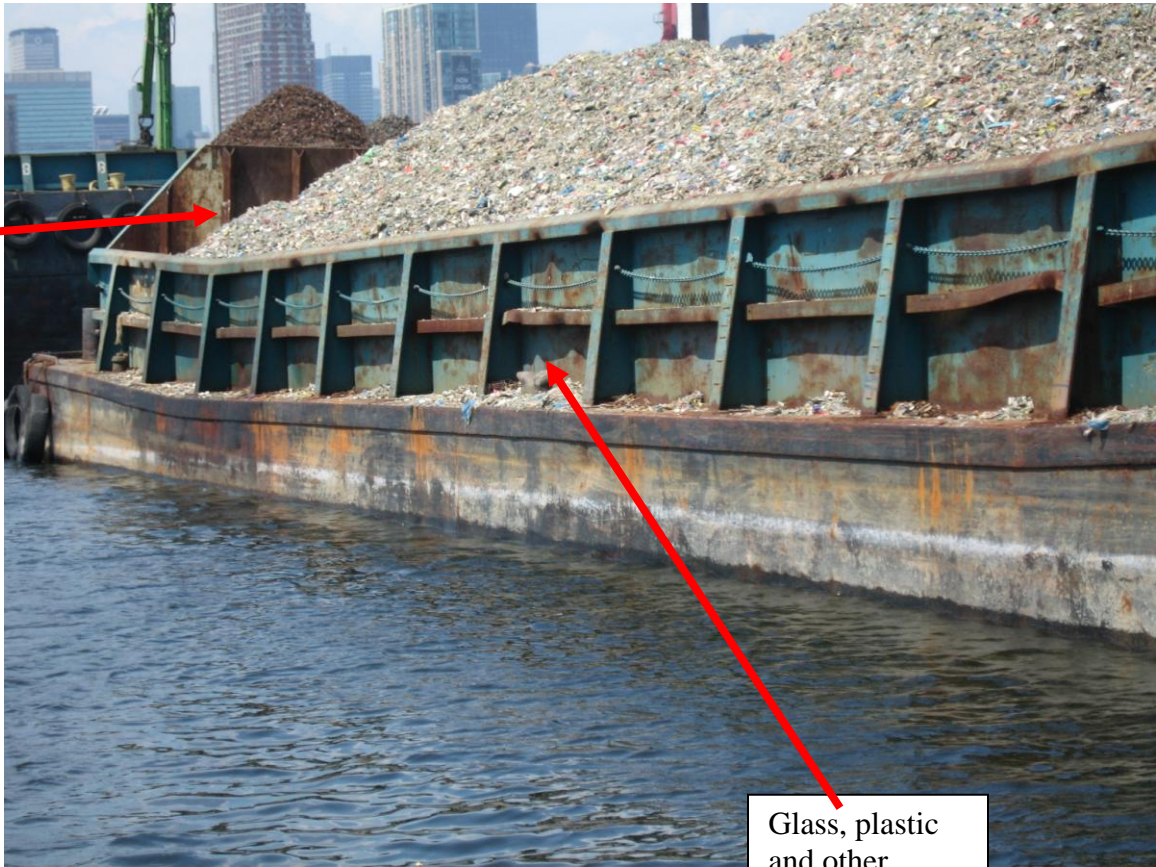

**Sims Metal Management, Long Island City, NY**  
**August 20, 2009**

**Photograph by Riverkeeper, Inc.**

**EXHIBIT A**

**Sims Barge**  
**August 20, 2009**

Under  
CWA  
barge is a  
point  
source

Glass, plastic  
and other  
debris sits  
on side deck of  
barge and falls  
into creek

**Photo by Riverkeeper, Inc.**

**EXHIBIT A**

**Close-up of Shredded Glass, Plastic, and Debris**  
**August 20, 2009**

Barge

Spilled  
material on  
barge side  
decks

**Photo by Riverkeeper, Inc.**

**EXHIBIT A**