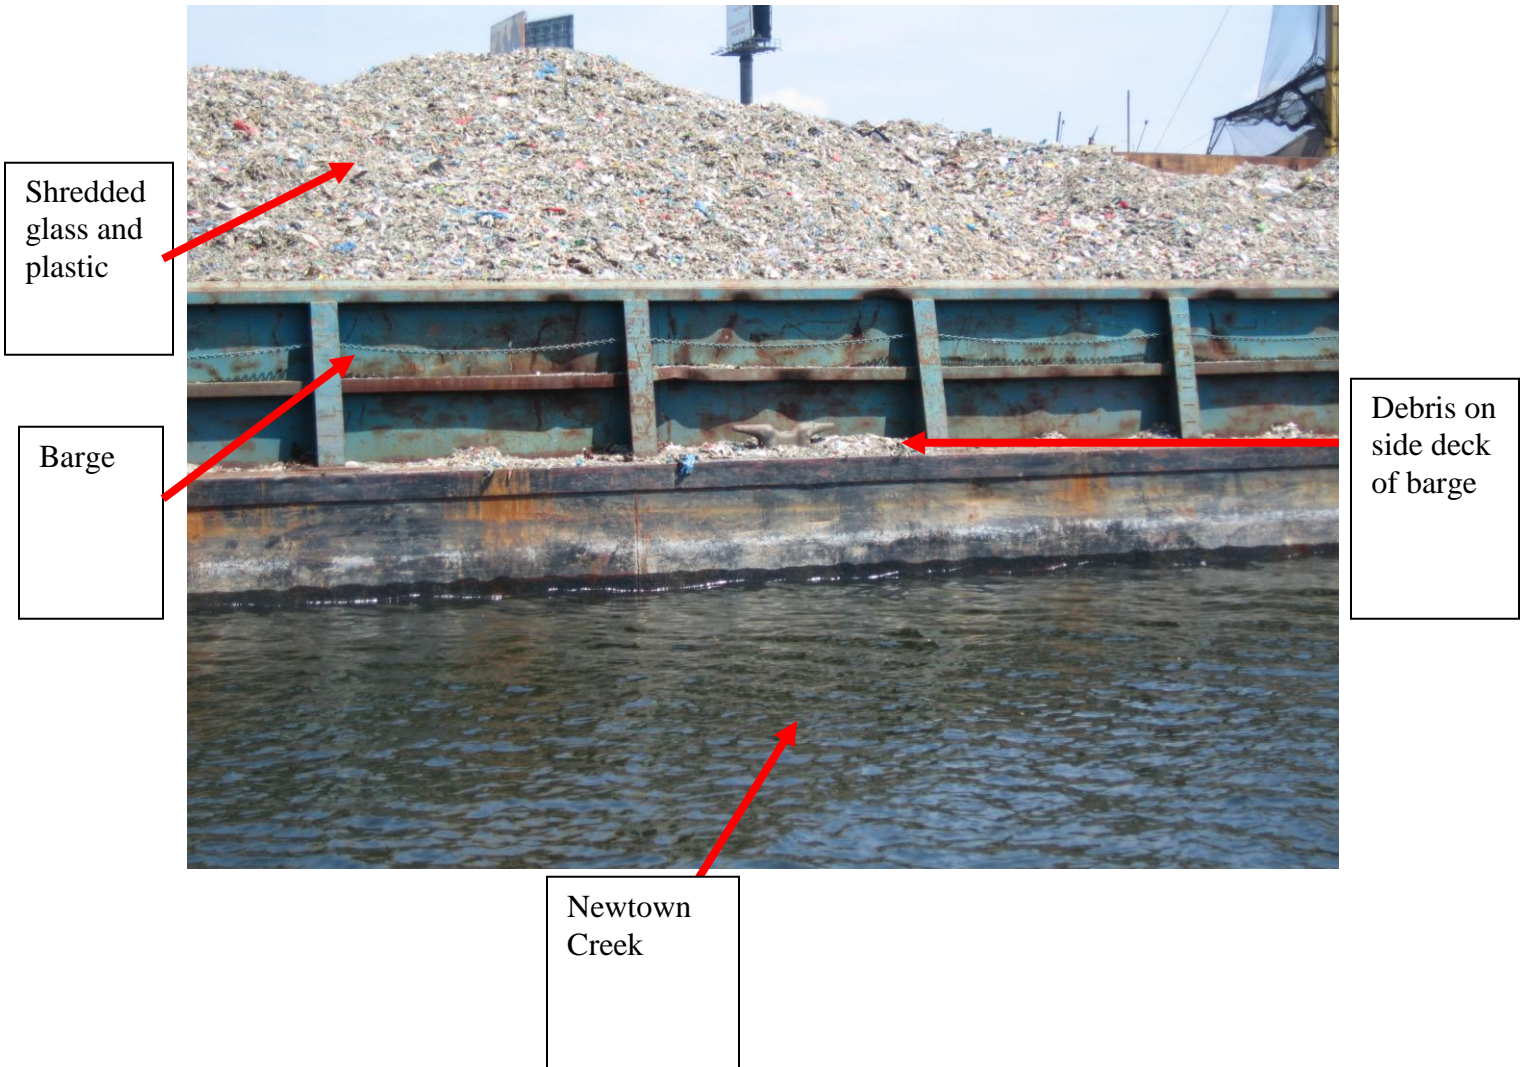

**Sims Metal Management, Long Island City, NY**  
**August 20, 2009**

**Photograph by Riverkeeper, Inc.**

**EXHIBIT A**

**Sims Barge**  
**August 20, 2009**

Under  
CWA  
barge is a  
point  
source

Glass, plastic  
and other  
debris sits  
on side deck of  
barge and falls  
into creek

**Photo by Riverkeeper, Inc.**

**EXHIBIT A**

**Close-up of Shredded Glass, Plastic, and Debris**  
**August 20, 2009**

Barge

Spilled  
material on  
barge side  
decks

**Photo by Riverkeeper, Inc.**

**EXHIBIT A**